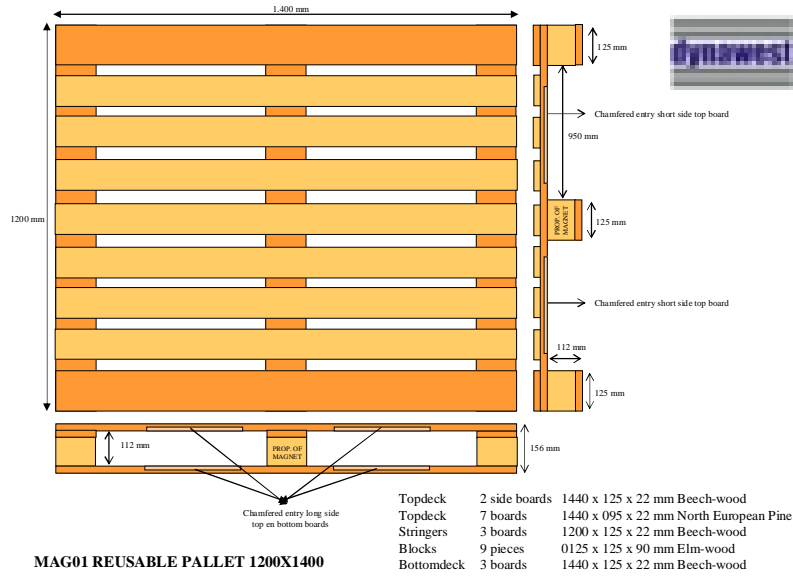

Reusable Custom Made Wooden Pallet 1200 x 1400 mm

All boards planed and chamfered on indicated spots

Hygienic Wooden Pallet Custom

DYNAWEST LIMITED. ESTABLISHED 1980 FAMILY BUSINESS. CUSTOM MANUFACTURED SOLUTIONS A SPECIALITY  
 Mission focus to determine the Customer's requirements and satisfy them to the very best of our ability with Quality Products, Services and Competitive Prices.