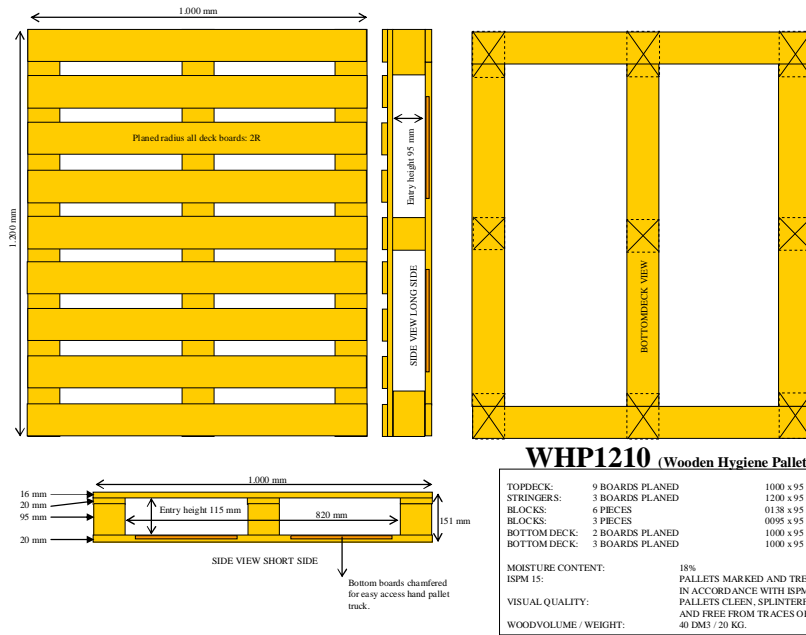

Reusable Custom Made Wooden Pallet 1200 x 1400 mm

All boards planed and chamfered on indicated spots

Hygienic Wooden Pallet Custom

DYNAWEST LIMITED. ESTABLISHED 1980 FAMILY BUSINESS. CUSTOM MANUFACTURED SOLUTIONS A SPECIALITY  
 Mission focus to determine the Customer's requirements and satisfy them to the very best of our ability with Quality Products, Services and Competitive Prices.